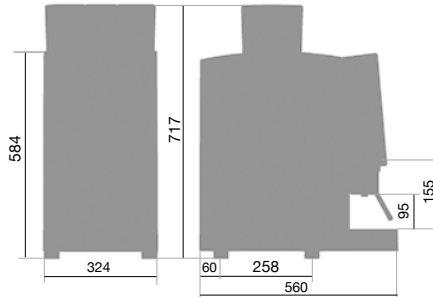

1 grinder+1 instant

2 grinders+1 instant
1 grinder+2 instants

TECHNICAL DATA

Coffee hopper capacity	0.6 Kg
Instant container capacity	2.0 l
Coffee and steam boiler capacity	1.0 l each
Delivery spout range	95 - 155 mm
Coffee ground bin capacity	60 pcs
Net weight	LM: 42 Kg - EASY: 38 Kg
Gross weight	LM: 49 Kg - EASY: 45 Kg
Matching add-on units	Range A01

COLOURS

Front panel: black - Side and rear panels: stainless steel

DIMENSIONS

W 324 x D 560 x H 717 mm

VOLTAGE / TOTAL POWER

LM	EASY
100V 1+N 50/60Hz 2.605W	100V 1+N 50/60Hz 1.355W
120V 1+N 50/60Hz 2.550W	120V 1+N 50/60Hz 1.350W
200V 1+N 50/60Hz 3.114W	200V 1+N 50/60Hz 1.914W
230V 1+N 50/60Hz 3.150W	230V 1+N 50/60Hz 1.950W
240V 1+N 50/60Hz 3.160W	240V 1+N 50/60Hz 2.124W